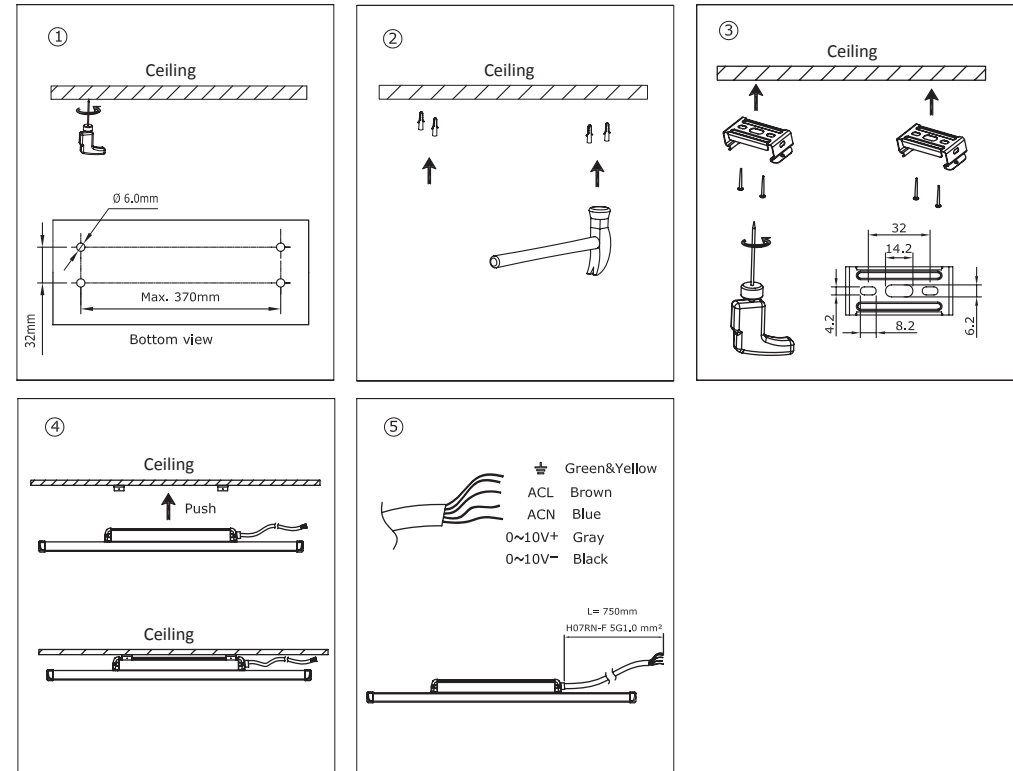

MANUAL IL-WP12040K4H / IL-WP15060K4H

Read this manual carefully and keep it for future use.

Dimensions (mm)

	IL-WP12040K4H	IL-WP15060K4H
A	1190	1490
B	1174	1474

Technical specifications

Info	Technical specs	Info	Technical specs
Dimensions (mm)	See image above	Beam angle	110°
Power/W	40, 60	Colourtemperature	4000K
Inputvoltage/V	220 – 240Vac	Degree of protection IP	IP40
Powerfactor	0.95	Lifespan	50.000 h
CRI	>80	Warranty	5 years in normal use. 3 years with prolonged exposure to chemicals. (Use of cleaning products and such).
Ambient temperature	Min. -40°C - Max. +45°C		

Installation

General information

- Turn off power before installation.
- Preferably wear gloves during installation.
- Keep cables away from sharp objects.
- Beware of electric shocks.
- These luminaires may only be used with an Interlight driver.
- Warranty only applicable if luminaire is used in combination with an Interlight driver.